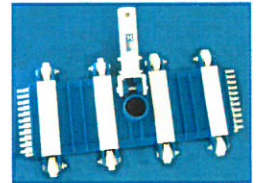

Value Alternative for Quality Continuous Use Air Blowers

AIRTECH commercial blowers are ideally suited for spas, clubs or luxury villas which put a high demand on spa or pool aeration.

AIRTECH commercial blowers provide continuous operation that is impossible for a mushroom style blower. Built with rugged die cast aluminum construction and an outboard bearing, AIRTECH blowers run quieter and cooler than competing rotary blowers.

What's more, these blowers are value priced against other rotary blowers without compromising performance or reliability.

For public spa, pool and luxury pool applications, let AIRTECH blowers be your first choice in commercial blowers.

ProHayward Transformers Available for Immediate Shipment

ProHayward low voltage swimming pool transformers are the preferred transformer around the world.

CE listed ProHayward transformers are designed to provide safe 12-volt electrical supply to underwater lights and low voltage fixtures of all types.

Advanced circuit protection resets automatically. The weatherproof housing features a separate wiring compartment for the fully encapsulated high and low voltage circuits.

Available in 300 & 600W as well as 12, 13 & 14V configurations.

ProHayward transformers complement Hayward lighting choices.

Long Lasting ProHayward 14" Vacuum with Side Bristles

The 14" vacuum head with fully enclosed heavy weights keeps the vacuum submerged and hugging the bottom and curves in pool walls.

Side and bottom bristles make cleaning tile pools super easy saving time and energy.

ProHayward Ladders are Totally Hayward

ProHayward ladders are the perfect choice for builders that want to offer a "Totally Hayward" package to their pool customers.